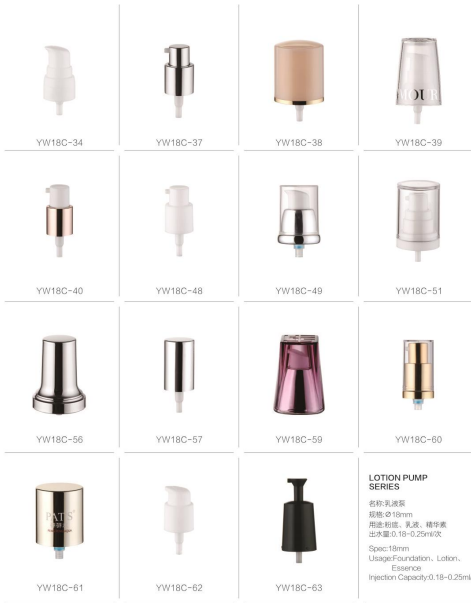

新品
JAR SERIES

试用装
TRIAL SET SERIES

试用装
TRIAL SET SERIES

喷雾泵
SPRAYER SERIES

喷雾泵
SPRAYER SERIES

喷雾泵
SPRAYER SERIES

乳液泵
LOTION PUMP SERIES

乳液泵
LOTION PUMP SERIES