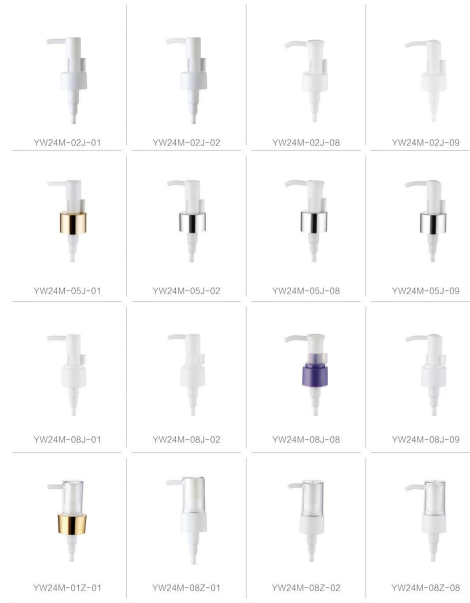

乳液泵
LOTION PUMP SERIES