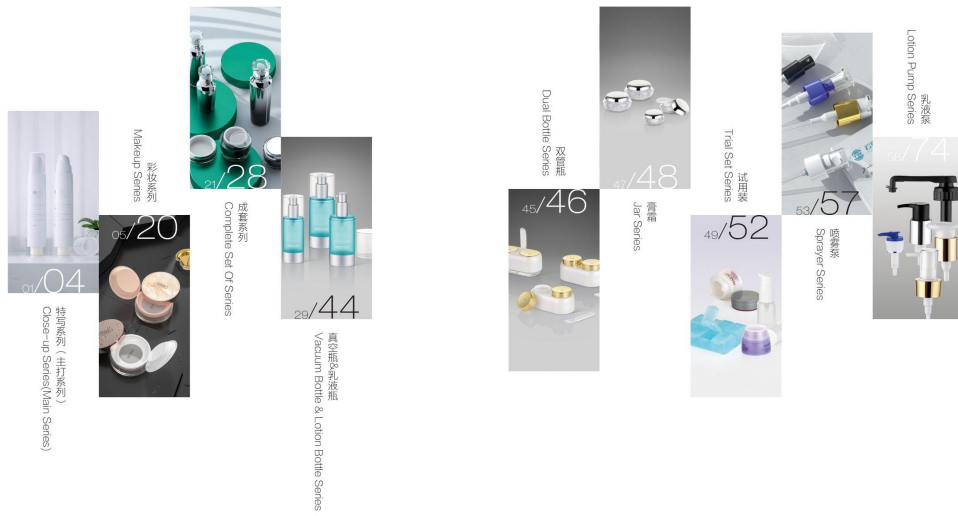

目录 CATALOG

特写系列 (主打系列)
CLOSE-UP SERIES(MAIN SERIES)