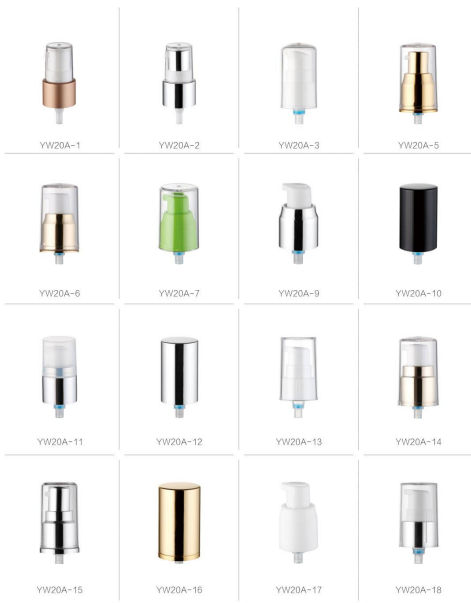

乳液泵
LOTION PUMP SERIES