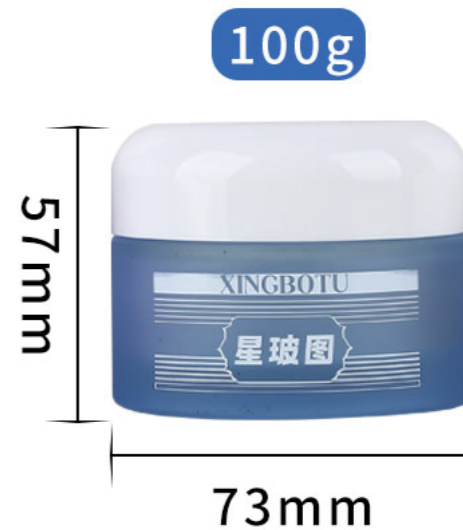

# 产品展示

ENTERPRISE IDEASE IDEA

30Im

111.5mm

37mm

30ml

120mm

34mm

40ml

30ml

30g

44.8mm

67.8mm