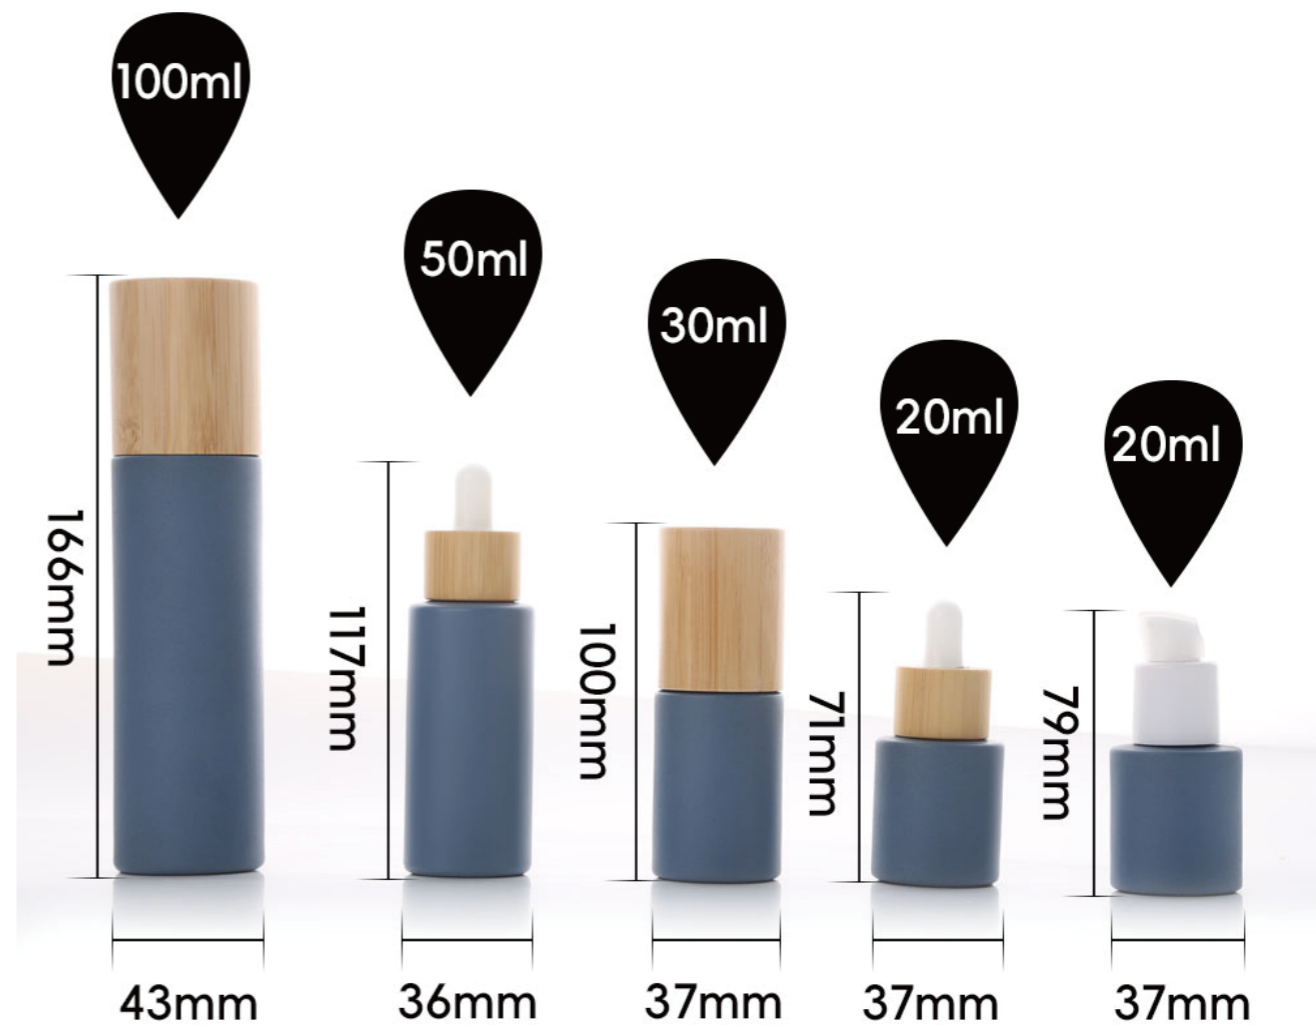

# 产品展示

ENTERPRISE IDEASE IDEA

30Im

111.5mm

37mm

30ml

120mm

34mm

40ml

30ml

30g

44.8mm

67.8mm