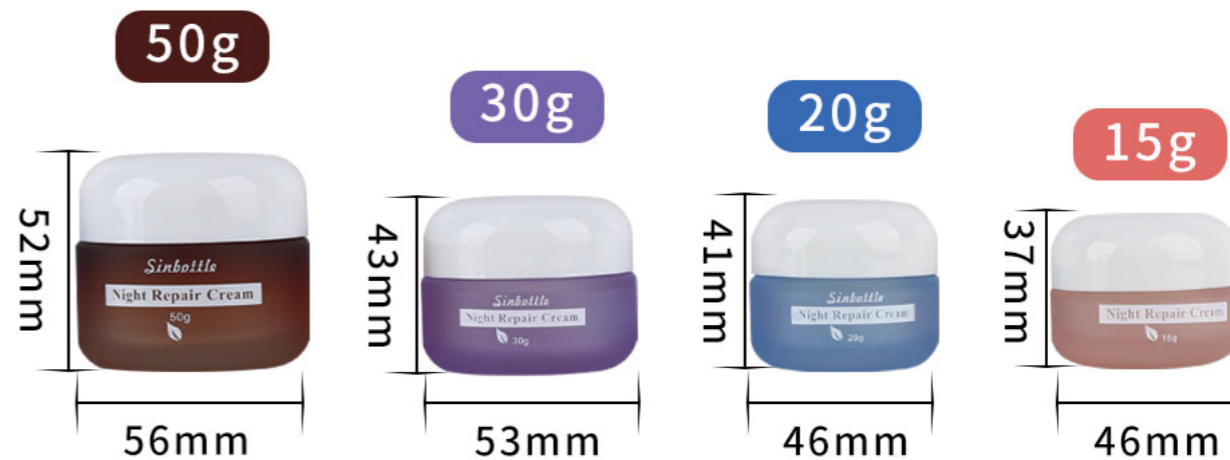

# 产品展示

ENTERPRISE IDEASE IDEA

30Im

111.5mm

37mm

30ml

120mm

34mm

40ml

30ml

30g

44.8mm

67.8mm